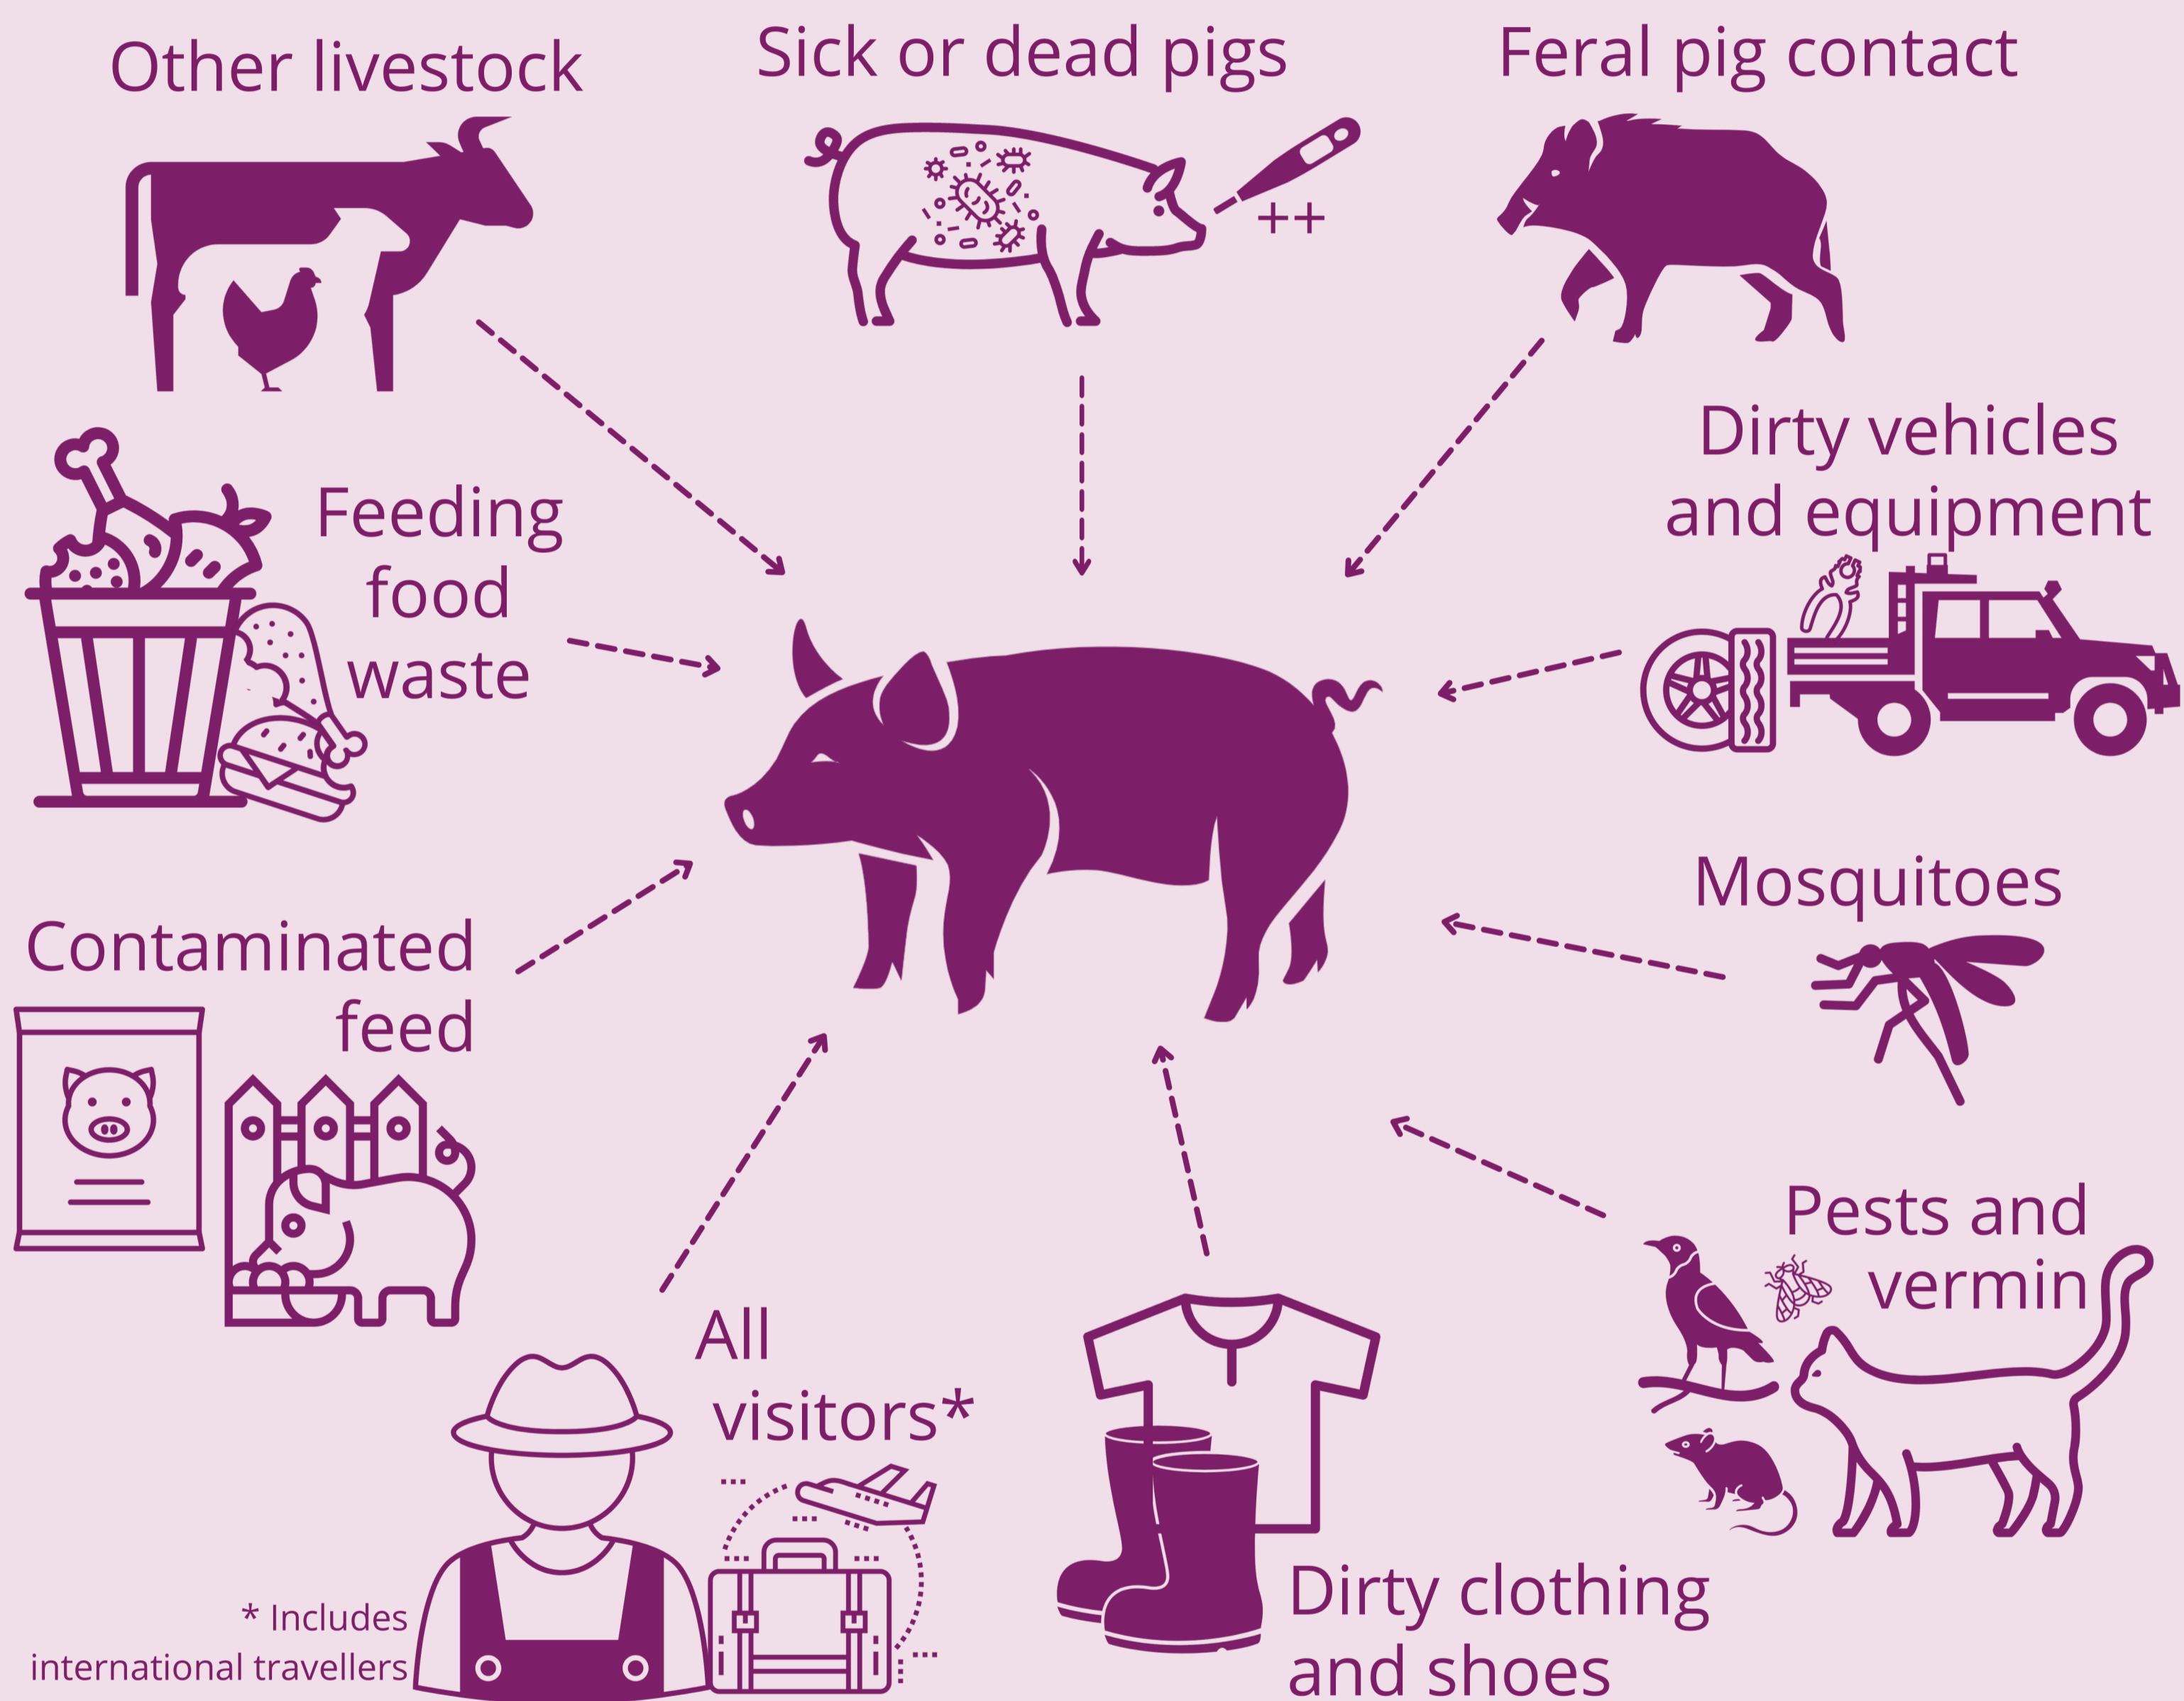

# Pig health and biosecurity

Pests and diseases that may affect your pigs could be introduced or spread via many pathways. Implementing good pig health and biosecurity practices can protect your pigs from these pest and disease threats.

## My pig health contacts

My vet:

My Government vet:

My Property Identification Code:

My PigPass ID#:

Ensure your PIC is registered and details are current

If you notice unusual disease symptoms, abnormal behaviour, unexpected deaths or suspect an emergency animal disease in your pigs, immediately call your vet, LLS district vet, or the **Emergency Disease Watch Hotline on 1800 675 888**.

EMERGENCY ANIMAL  
DISEASE WATCH HOTLINE  
**1800 675 888**