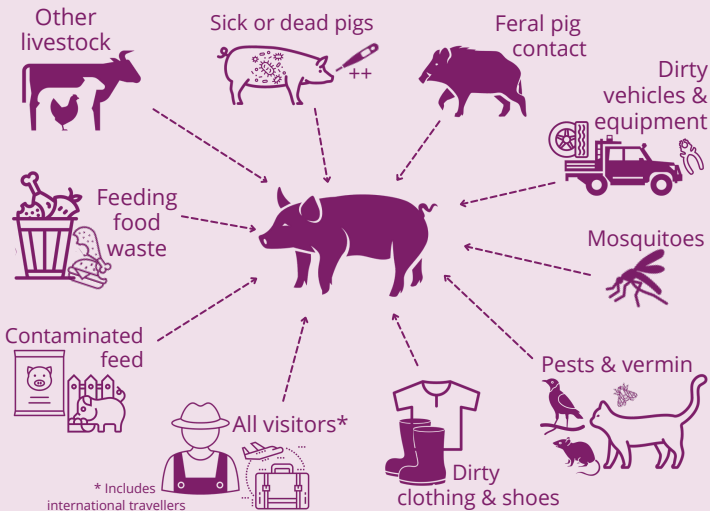

Protect your pigs

Know your risks! Pests and disease can be introduced to your pigs by many pathways:

My information:

My Property Identification Code (PIC):

Ensure your PIC is registered and details are current

My PigPass ID:

My vet:

My government vet:

EMERGENCY ANIMAL
DISEASE WATCH HOTLINE
1800 675 888

If you notice unusual disease symptoms, abnormal behaviour or unexpected deaths in your pigs, immediately call your vet, government vet, or the **Emergency Animal Disease Watch Hotline on 1800 675 888**.

LOOK

CHECK

ASK A VET